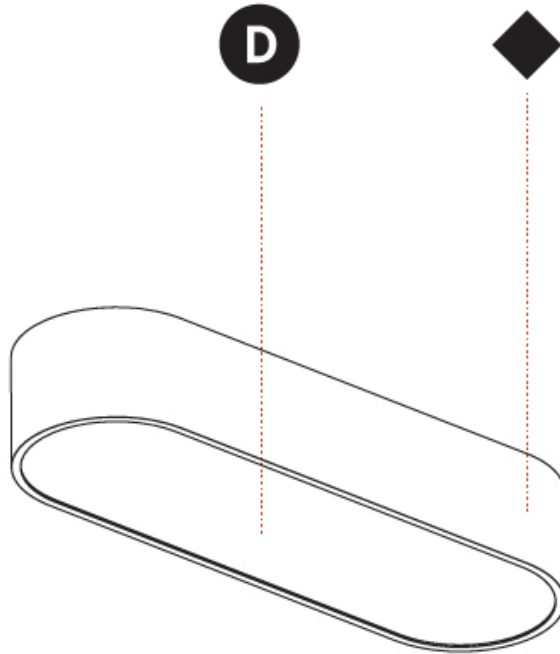

A32966-

PROJECT _____

TYPE _____

SPECIFIER _____

QUANTITY _____

DATE _____

A