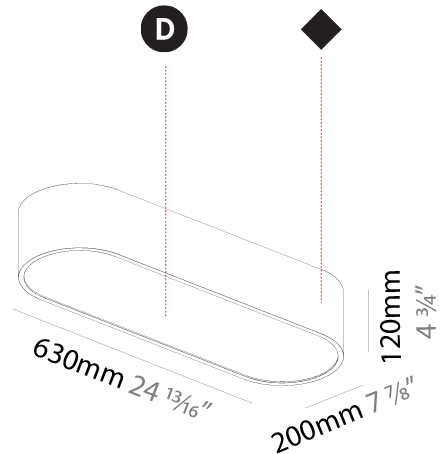

GENERAL

Series: Smoothy
Subseries: Smoothline
Brand: Prolicht
Division: Architectural
Mounting Type: Surface
Mounting Location: Ceiling
Subcategory: Ambient

PHYSICAL

Shape: Oval
Length (mm): 630
Length (in): 24 ¹³/₁₆
Width (mm): 200
Width (in): 7 ⁷/₈
Height (mm): 120
Height (in): 4 ³/₄
Light Distribution: Direct
Weight (kg): 3.403
Weight (lbs): 7.49
Diffuser: [PMMA - Opal or Micro-Prism](#)
Fixture Finish: [SSR / BKV / CWI / CRY / HAB / UFT / ITA / RUA / FTG / MYG / LOD / PUS / FRO / FUP / KIA / POP / BLS / SPG / MEY / GOH / GUM / CHC / COM / ABZ / JAG / OBR / MOS / ROR](#)
Fixture Material: [Extruded Aluminum / Steel](#)

ELECTRICAL

Lamp Type: LED (Zhaga Standard)
Input Wattage (W): 21
Total Output Wattage (W): 18
Dimming: [Tri-Mode (Non-Dimming and Phase Dimming (120Vac only) and 0-10V Dimming)](#)
Driver Included: Yes
Driver Location: Integrated
Driver Type: Constant Current - Universal
Driver Class: Class 2
Input Voltage (V): 120 - 277
Constant Current (MA): 500

LED

Color Temperature (°K): [3000 / 3500 / 4000](#)
Max. Delivered Lumen (lm): 1460 / 1568 / 1600
CRI: >80 CRI
Lamp Life (hrs): 50000

OPTICAL

RATINGS AND CERTIFICATIONS

Certified By: Certified for North American Standards
IP rating: IP20

PROJECT
TYPE
SPECIFIER
QUANTITY
DATE